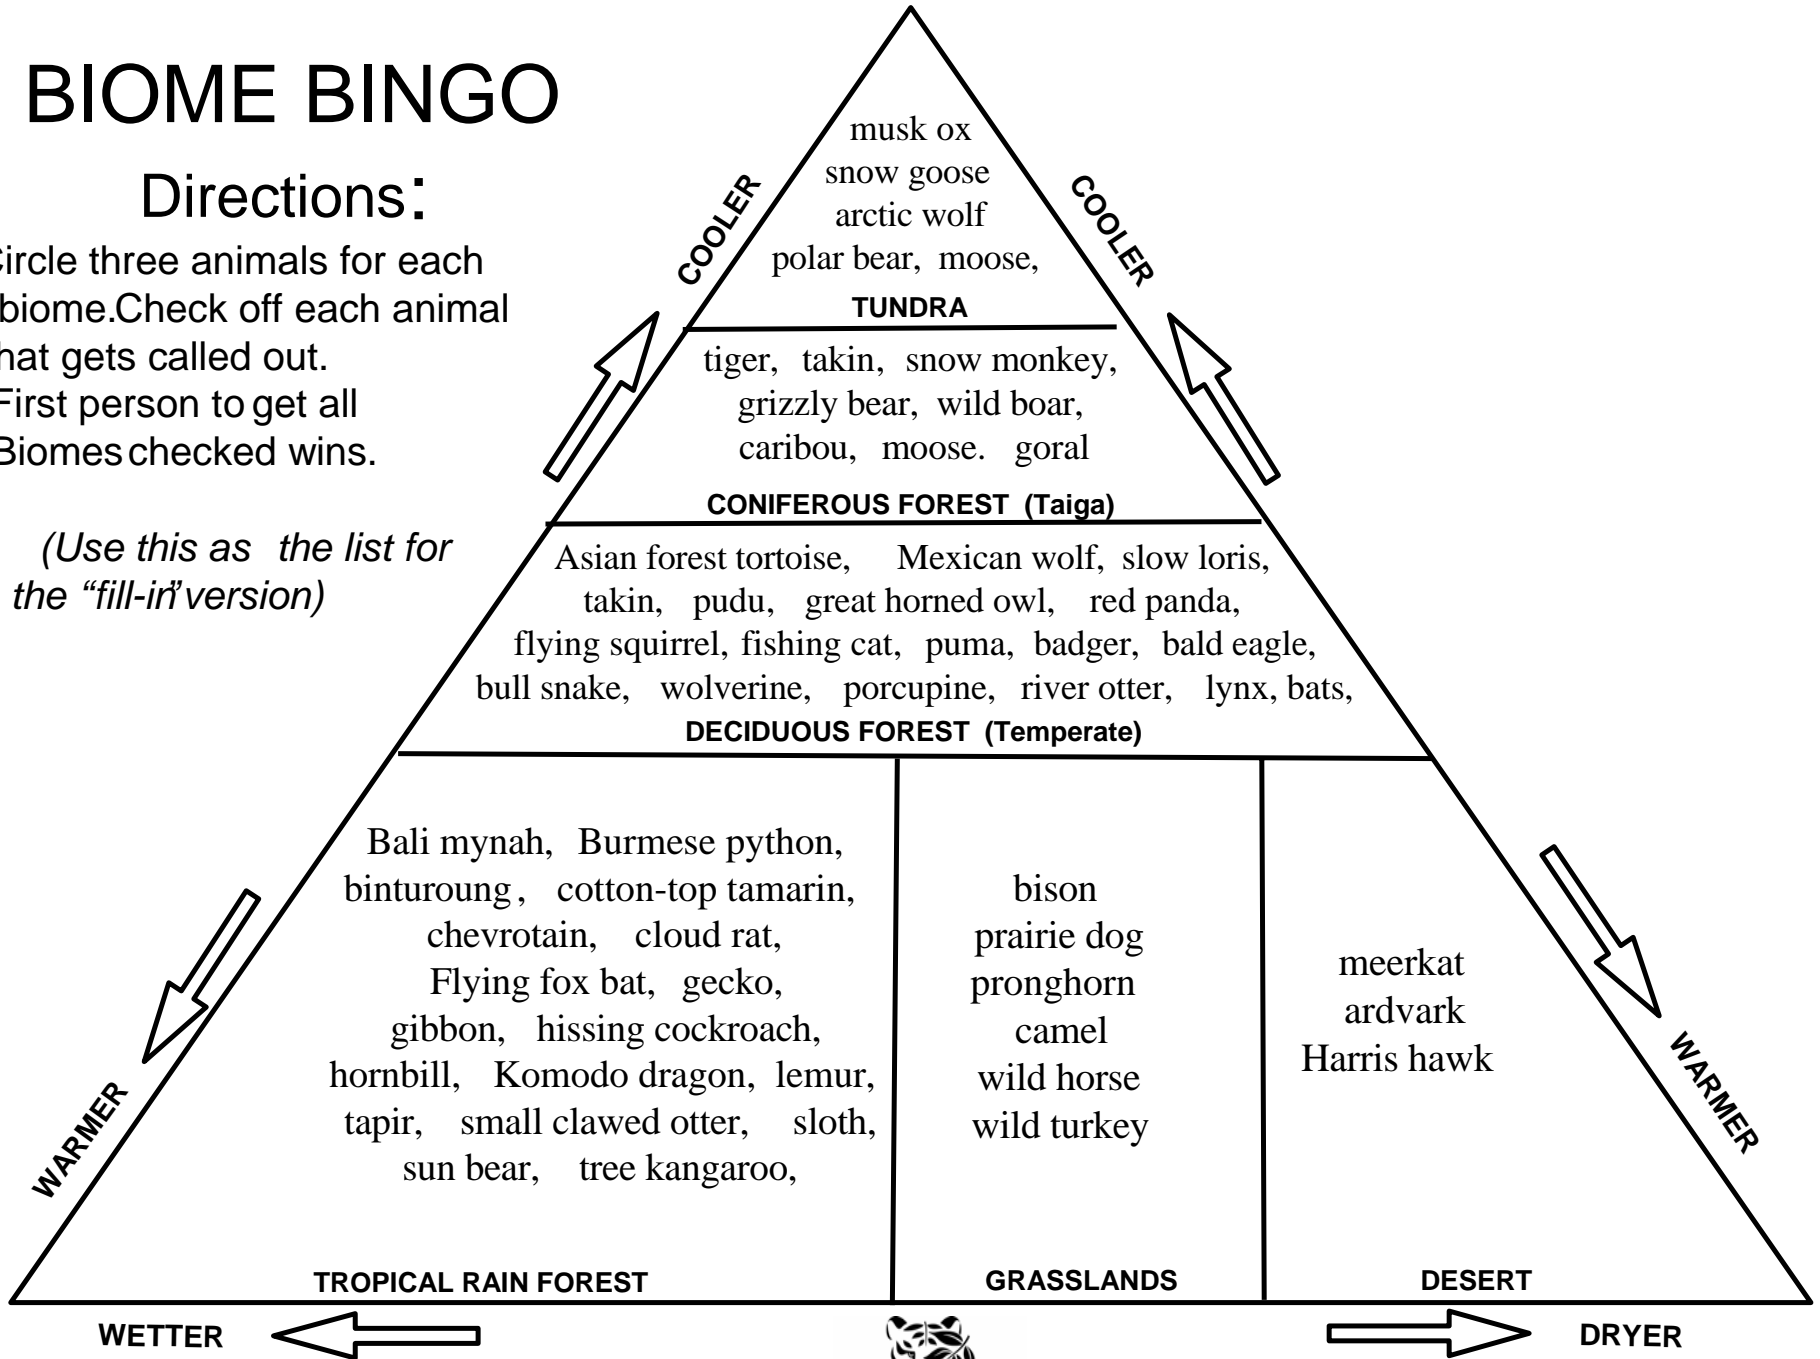

BIOME BINGO

Directions:

Circle three animals for each biome. Check off each animal that gets called out. First person to get all Biomes checked wins.

(Use this as the list for the "fill-in" version)

BIOME BINGO

(Fill-in version)

Use list of animals to select three for each section.
Check off animals as they are called. First person to have an entry for each biome wins.